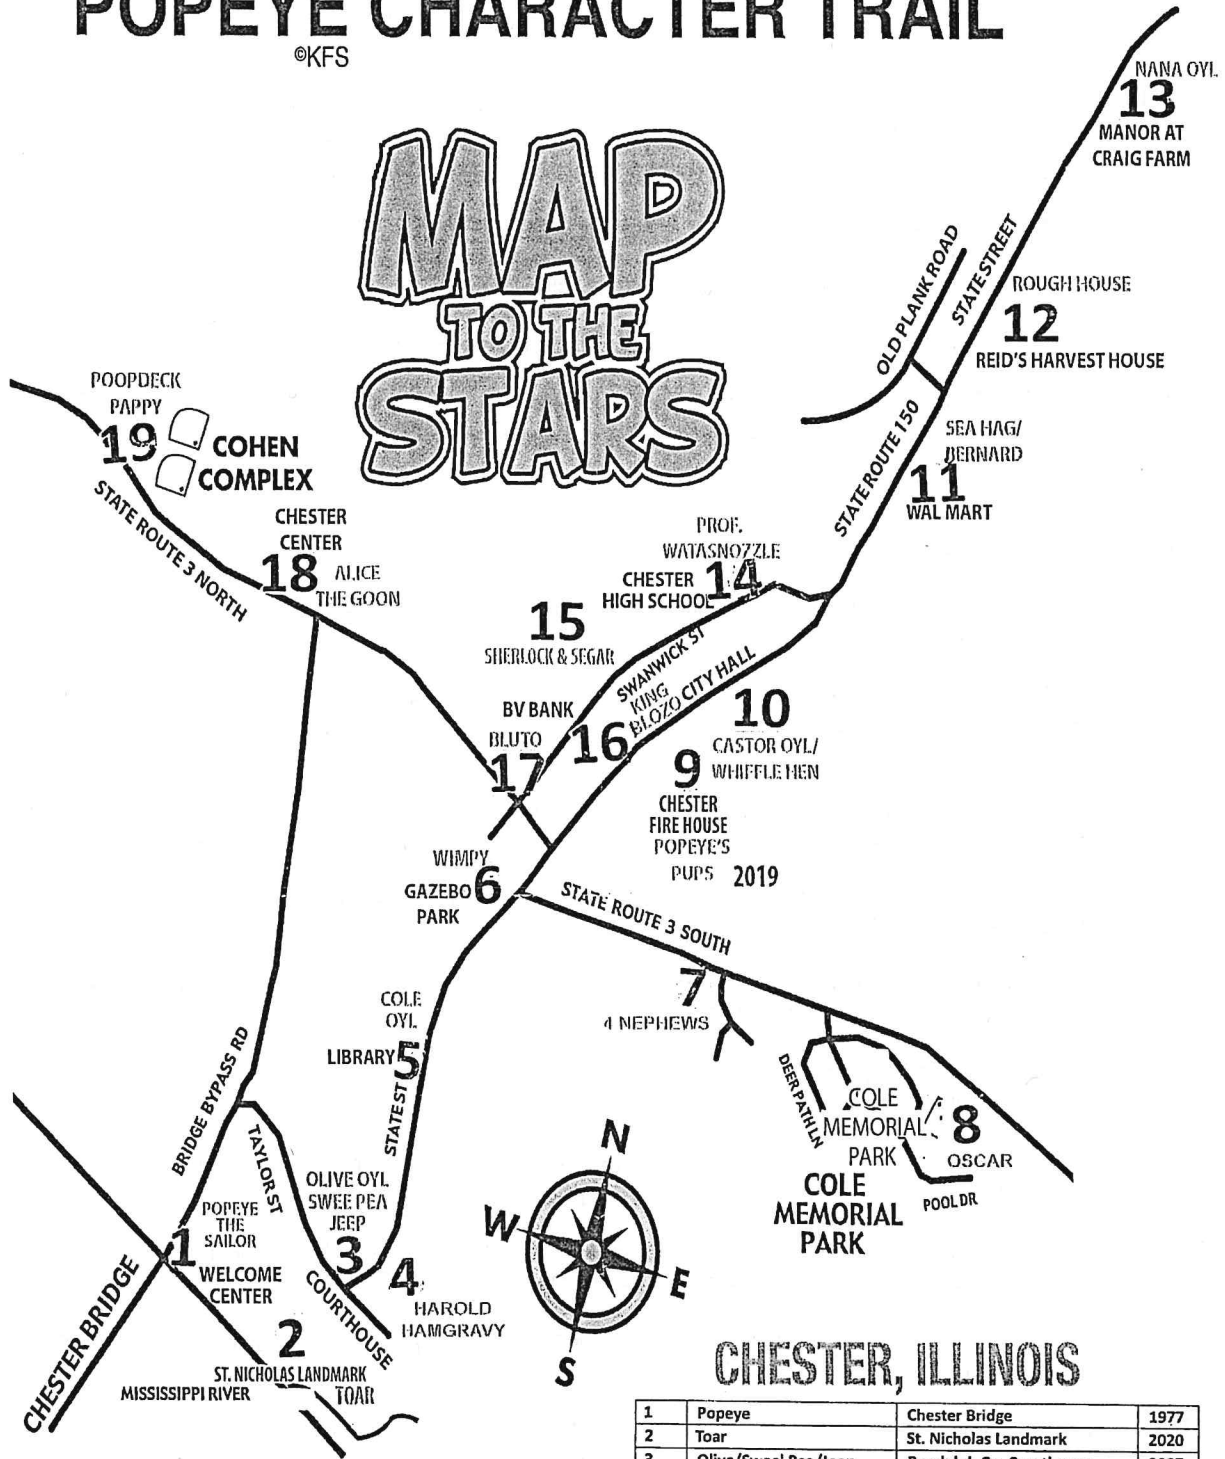

POPEYE CHARACTER TRAIL

©KFS

CHESTER, ILLINOIS

1	Popeye	Chester Bridge	1977
2	Toar	St. Nicholas Landmark	2020
3	Olive/Swee' Pea/Jeep	Randolph Co. Courthouse	2007
4	Harold HamGravy	FKCG Law Office	2001
5	Cole Oyl	Chester Public Library	2011
6	Wimpy	Gazebo Park	2006
7	Four Nephews	Chester Grade School	2016
8	Oscar	Cole Memorial Park	2022
9	Popeye's Pups	Chester Firehouse	2019
10	Castor Oyl/Whiffle Hen	Memorial Hospital	2009
11	Sea Hag/Bernard	Wal Mart/McDonalds	2010
12	Roughhouse	Reid's Harvest House	2015
13	Nana Oyl	Manor at Craig Farm	2018
14	Prof. Watasnozzle	Chester High School	2014
15	Sherlock & Segar	1415 Swanwick	2019
16	King Blozo	Chester City Hall	2017
17	Bluto	Buena Vista Bank	2008
18	Alice the Goon & Child	Chester Center Route 3	2012
19	Poopdeck Pappy	Cohen Complex	2013